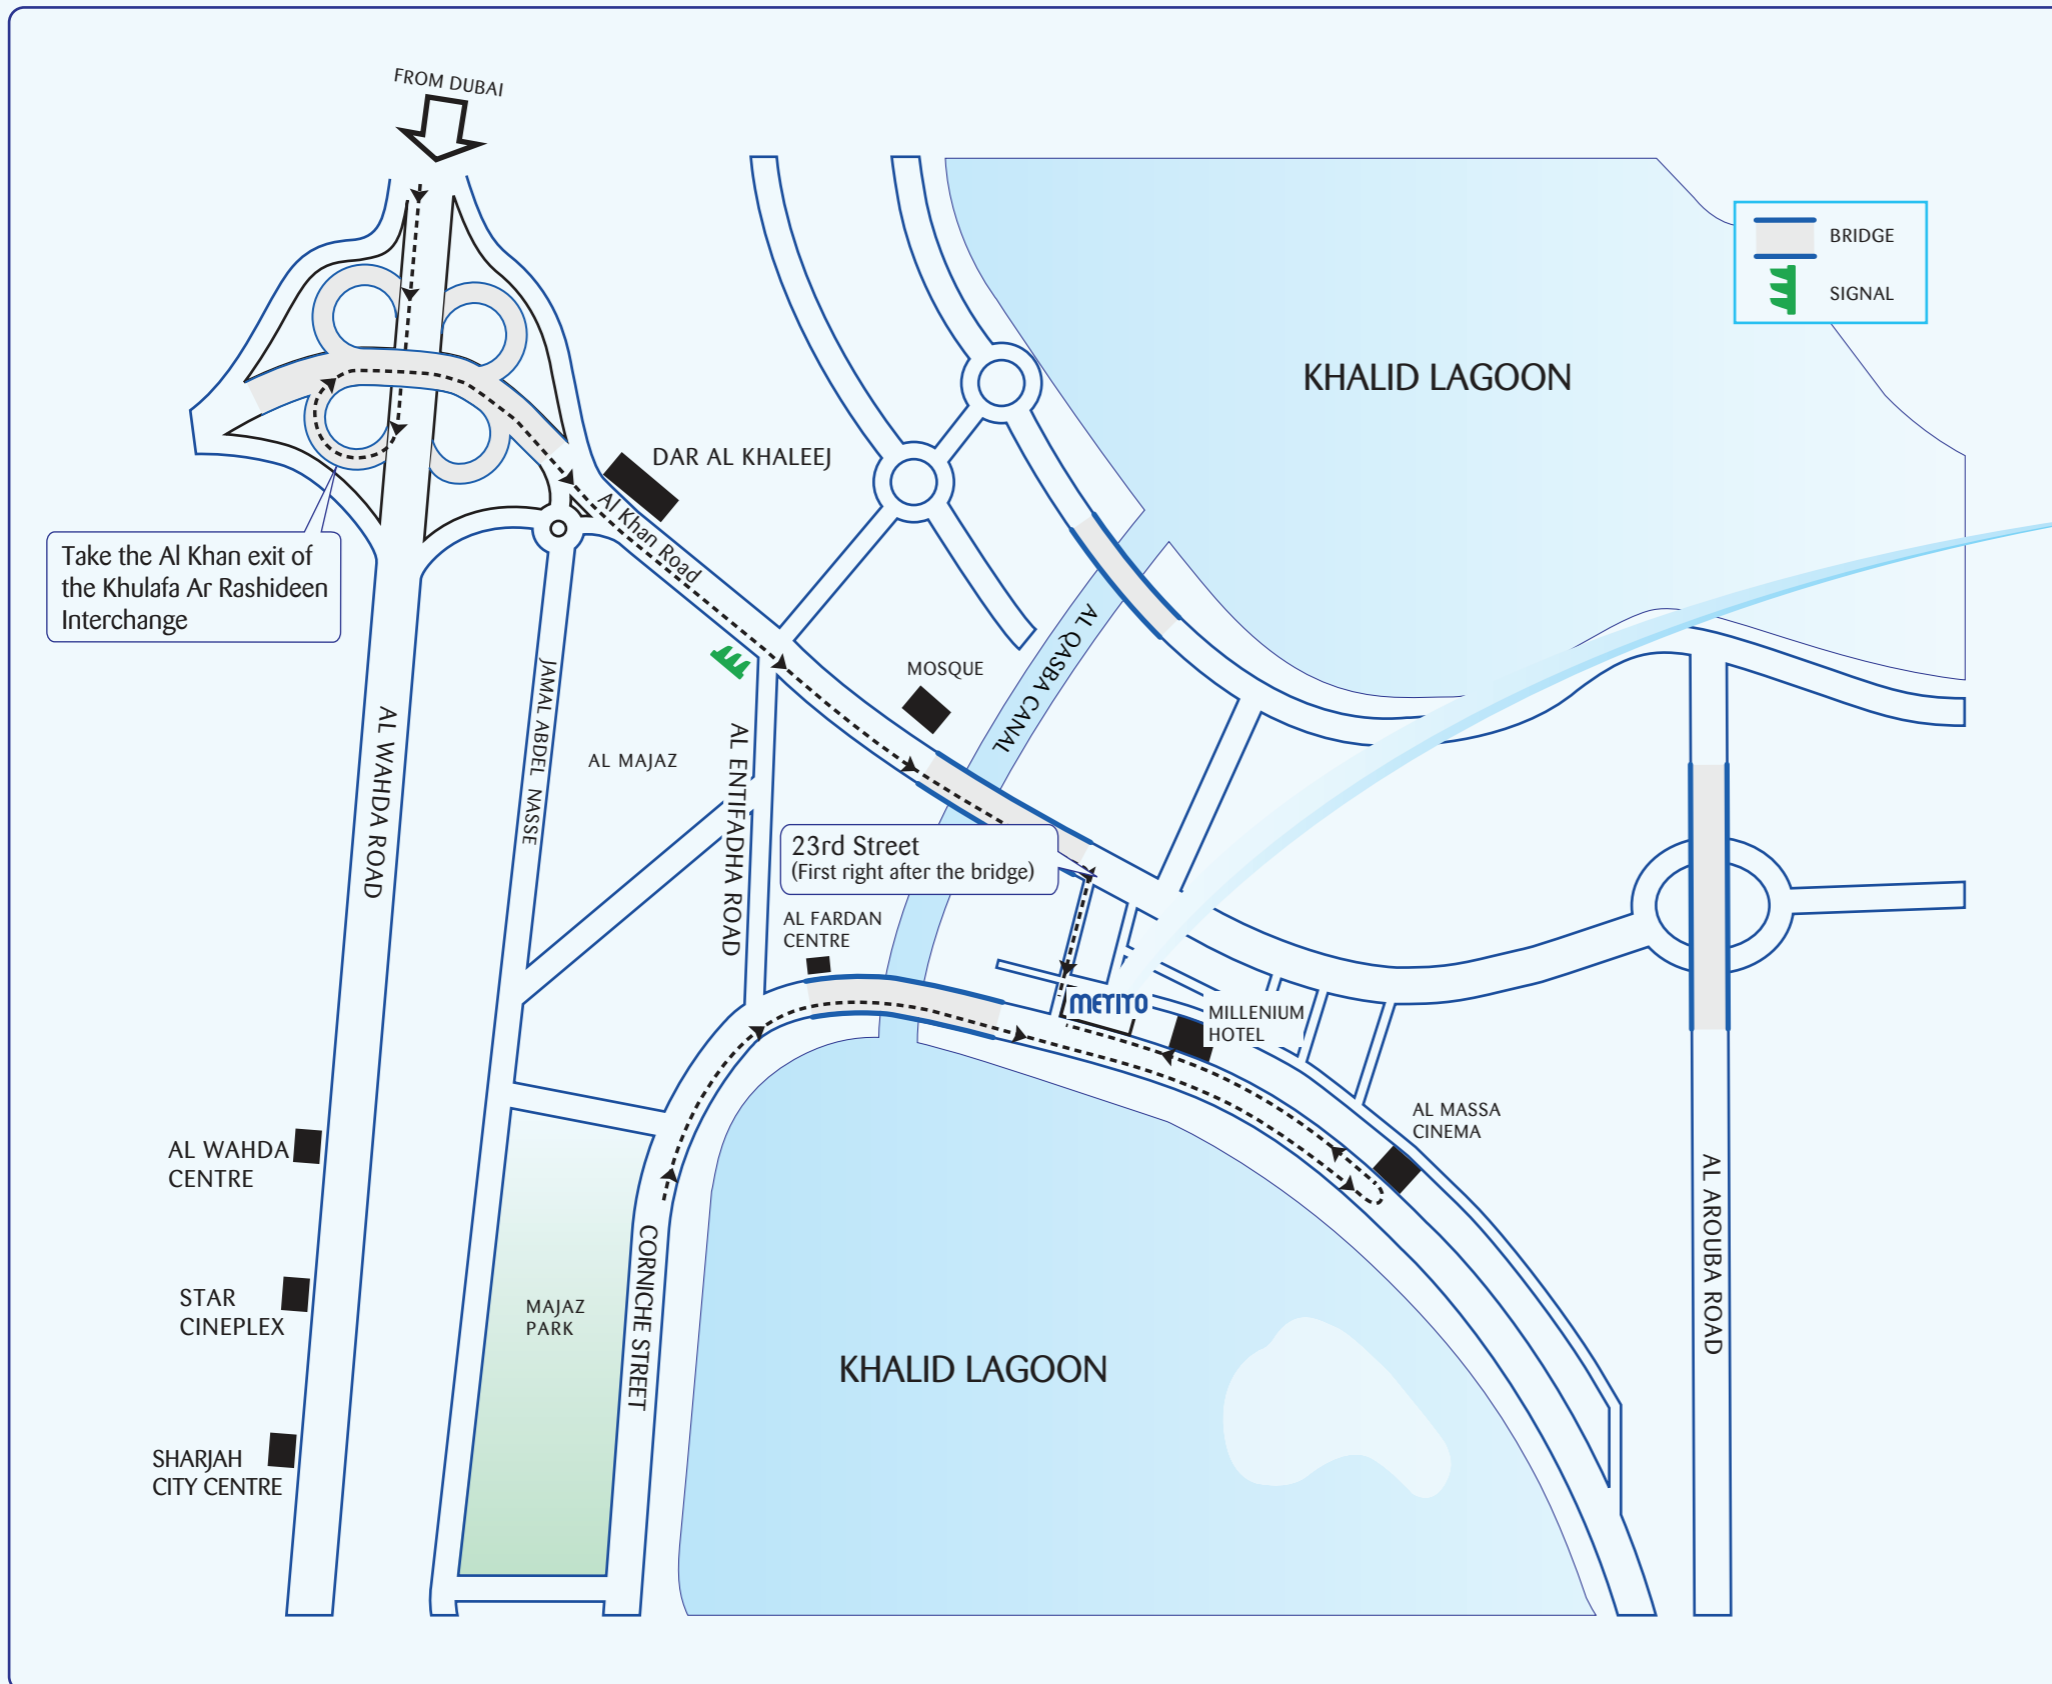

METITO Location Map

METITO (OVERSEAS) LTD

14th Floor, Crescent Tower, Corniche Road
 P.O. Box 22701, Sharjah, UAE
 Tel: + 971 6 556 1818
 Fax: + 971 6 556 4777
 E-mail: infouae@metito.com
www.metito.com

FROM DUBAI TO METITO

- ① From Dubai Sharjah Highway, keep right and go up the Al Khan exit of the Khulafa Ar Rashideen Interchange.
- ② Cross Al Qasba Canal bridge.
- ③ Turn right on 23rd street immediately after the bridge.
- ④ Crescent Tower is located on the left side after the intersection.